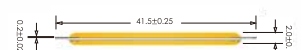

### Product features

3330 Semi package ceramic substrate

front view

side view

Length	Current	Voltage	Lumen Flux	Lumen
41.5mm	20mA	65V	220lm	806lm@4pcs