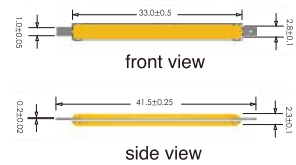

### Product features

3330 AC filament Semi package ceramic substrate

Length	Voltage	Lumen Flux	Lumen
41.5mm	57.5V	135lm	470lm@4pcs