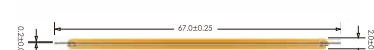

### Product features

6030 Semi package ceramic substrate

front view

side view

Length	Current	Voltage	Lumen Flux	Lumen
67mm	30mA	90V	420lm	1521lm@4pcs