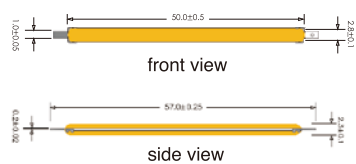

Product features

5030 AC filament Semi package ceramic substrate

Length	Voltage	Lumen Flux	Lumen
57mm	115V	220lm	806lm@4pcs