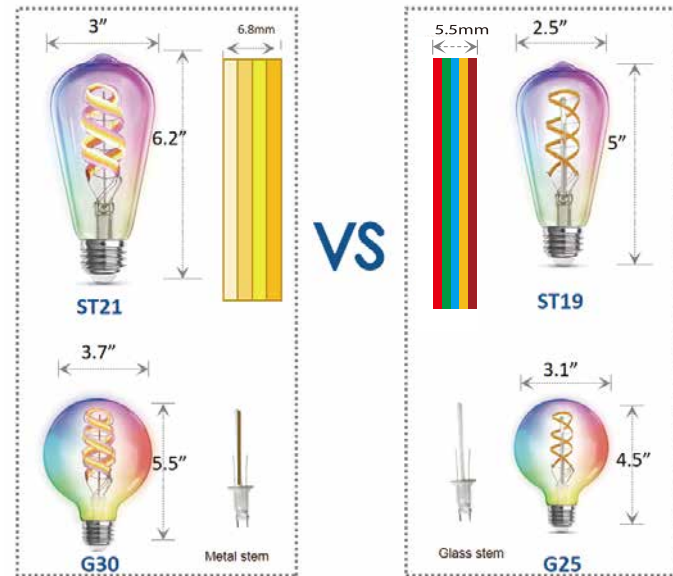

Selling Point

Filament RGBCW :

- Lighting & CCT & Decoration combined
- Full Glass
- Slim filament
- More Vintage shape

Advantage Of Hangke Version

High Color Purity

HANGKE IP

Purity

R: 94.6%
G: 84.4%
B: 89.6%

Purity

R: 97.6%
G: 84.8%
B: 95.1%

Slim Filament

Compare	Other brand	Hangke
Bulb	ST21 G30 N/A	ST19 G25 A19
CCT	2100K	2700K-6500K
Lumen	300	500
Filament	6.8mm	5.5mm
Stem	metal	glass

Application Scenarios

■ IP protection