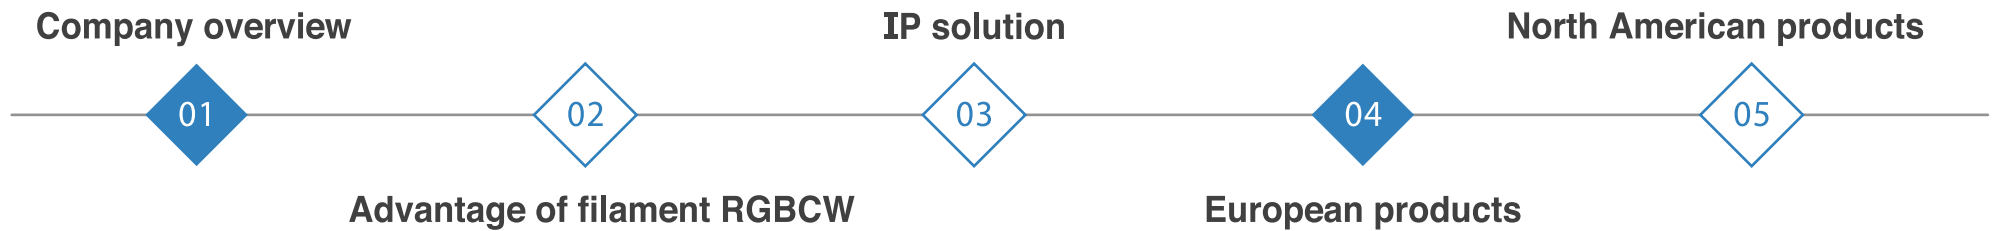

SMART LED BULB

CONTENTS

Company overview

1000+
WORKERS

Headquarter - Hangzhou

Anhui Factory 1 - filament packaging

- 100 Filament package production lines
- Filament capacity: **50KK** pcs/month

Anhui Factory 2 - bulb production