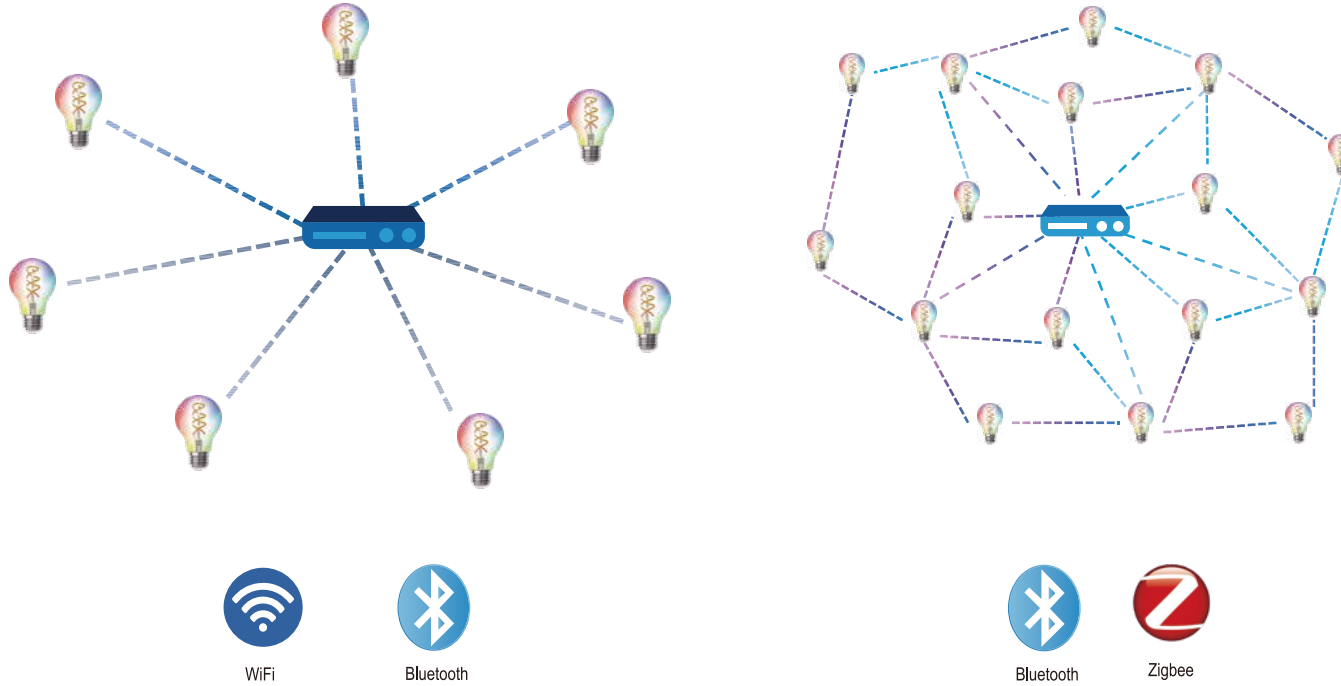

&
TIE HAN GE
EU: EP3065174
US:US9261242B2

Support following Communication protocols:

Patent :

- Structure: Tie han Ge/Ledisong
- Filament: Samsung/Seoul
- CN Patent: Hangke

Communication Protocol

	Wi-fi	Bluetooth(Sig)	Zigbee
communication distance	30-50 meters (no shade indoors)	30-50 meters (no shade indoors)	30-50 meters (no shade indoors)
power dissipation	40mA	20mA	20mA
Whether a gateway is needed	Yes (router)	No	Yes
Number of gateway (route) connections	16	128	120
transmission rate	300Mb/s	1Mb/s	10-250Kb/s
Using spectrum	2.4GHz	2.4GHz	2.4GHz
security	under	high	high
The latest standards	Wifi5	SIG 1.01(based on BLE4.2)	Zigbee 3.0
cost	low price	low price	high-priced