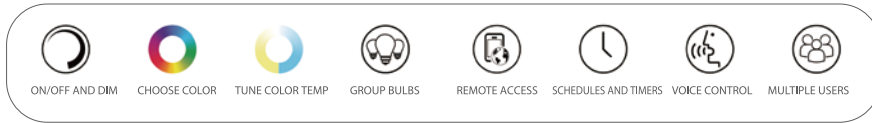

RGBCW Smart Wifi Bulb

Features

RGB Color Changing & Tunable White 2700K-6500K