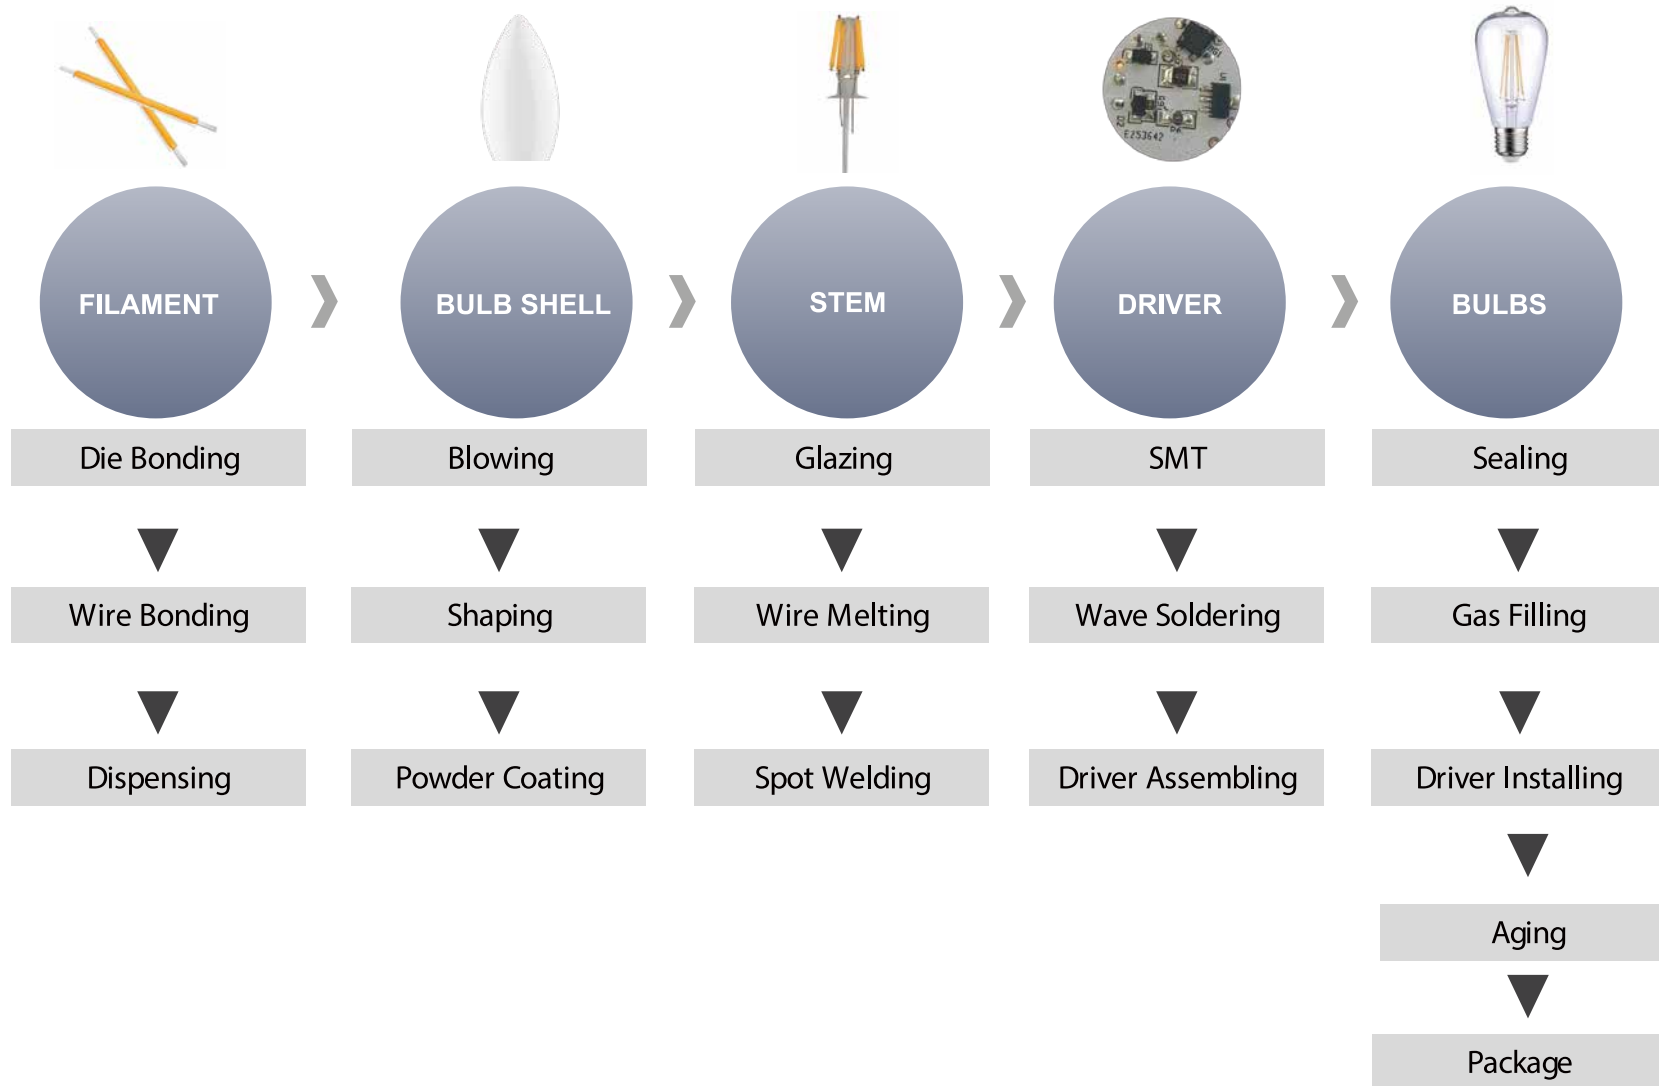

SMART LED BULB

CONTENTS

Company overview

1000+
WORKERS

Headquarter - Hangzhou

Anhui Factory 1 - filament packaging

- 100 Filament package production lines
- Filament capacity: **50KK** pcs/month

Anhui Factory 2 - bulb production

- 32 Bulbs assembling line
- Filament bulb capacity: **10M** pcs/month

Vertical Integration Manufacturing

■ Why Choose Filament RGBCW

Huge Demand Of Smart RGBW Bulb In Market

SMD RGBCW :

- Lighting & RGB
- Hot Selling
- Plastic Parts