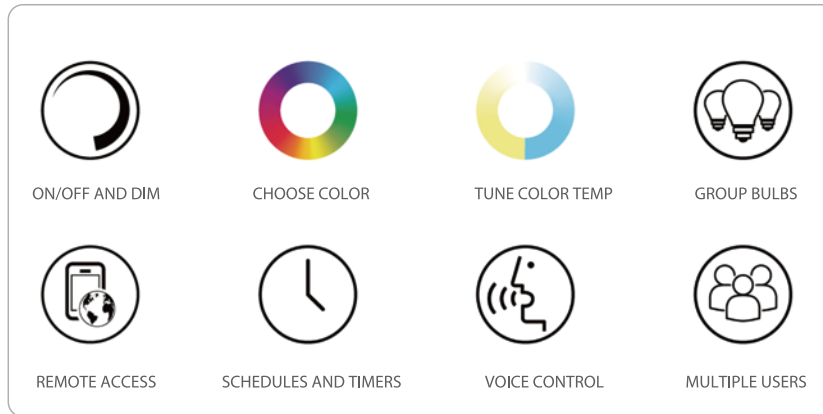

Patent :

- Structure: Tie han Ge/Ledisong
- Filament: Samsung/Seoul
- CN Patent: Hangke