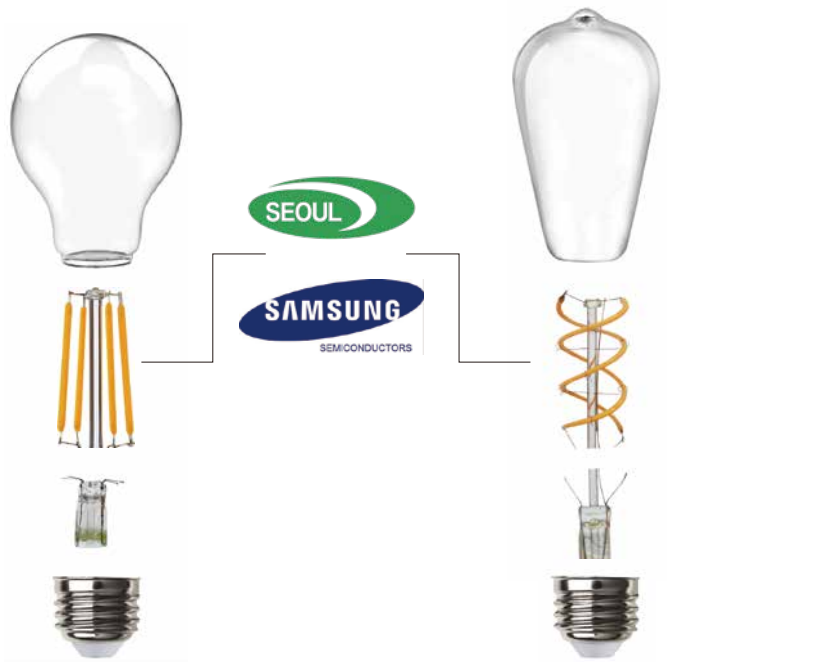

■ IP protection

Structure Patent

Straight filament bulb & Spiral filament bulb

LEDISONG
锐迪生
EU: EP2535640B1
US:US9261242B2
CA:CA2810658
CN:CN201010610092.7

LEDISONG
锐迪生
EU: EP2535640B1
US:US9261242B2
CA:CA2810658
CN:CN201010610092.7

&
TIE HAN GE
EU: EP3065174
US:US9261242B2

Support following Communication protocols: