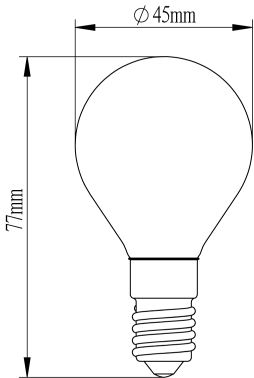

TECHNICAL DATA

Bulb type	G45
Filament design	SS
Bulb Color	Clear
Cap fitting	E14
Colour rendering index (CRI)	80
Colour temperature	2700K
Energy rating	F
Equivalent wattage	40W
kWh per 1000hr life	4.8kWh
Light technology	LED filament
Function	Dim
Lumens	470lm
Power output	4.8W
Product diameter	45mm
Product length	77mm
Voltage	220-240V