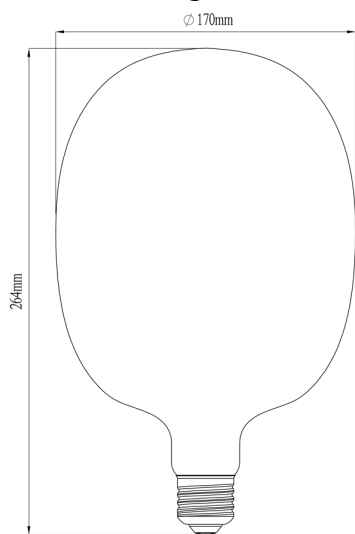

Truefila

Truefila is an upgraded LED filament bulb. By using polyimide flexible material as a substrate, the flexible filament has higher flexibility and a larger luminous coverage area under 0.6mm substrate, making the bulb achieve free 360° luminescence.

Truefila is a perfect substitute for traditional incandescent, with both the energy-saving advantages of LED light sources and incandescent's vintage and elegant appearance. Its design won many international design awards.