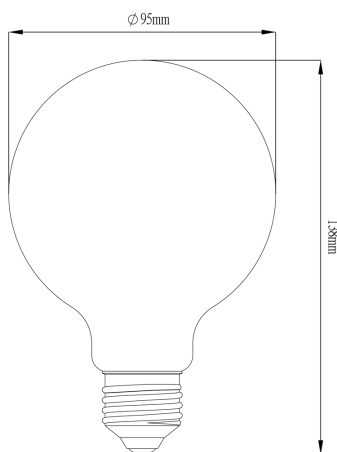

Truefila

Truefila is an upgraded LED filament bulb. By using polyimide flexible material as a substrate, the flexible filament has higher flexibility and a larger luminous coverage area under 0.6mm substrate, making the bulb achieve free 360° luminescence.

Truefila is a perfect substitute for traditional incandescent, with both the energy-saving advantages of LED light sources and incandescent's vintage and elegant appearance. Its design won many international design awards.