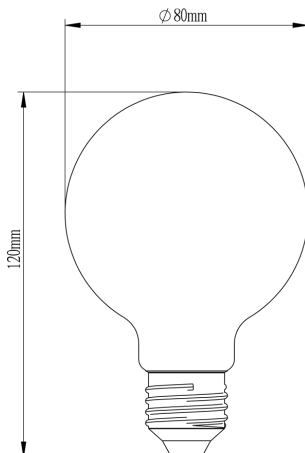

Truefila

Truefila is an upgraded LED filament bulb. By using polyimide flexible material as a substrate, the flexible filament has higher flexibility and a larger luminous coverage area under 0.6mm substrate, making the bulb achieve free 360° luminescence.

Truefila is a perfect substitute for traditional incandescent, with both the energy-saving advantages of LED light sources and incandescent's vintage and elegant appearance. Its design won many international design awards.