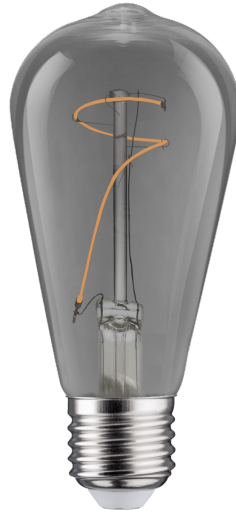

TECHNICAL DATA

Bulb type	B35
Filament design	SS
Bulb Color	Amber
Cap fitting	E14
Colour rendering index (CRI)	80
Colour temperature	2200K
Energy rating	G
Equivalent wattage	25W
kWh per 1000hr life	3.4kWh
Light technology	LED filament
Function	Dim
Lumens	250lm
Power output	3.4W
Product diameter	35mm
Product length	97mm
Voltage	220-240V

TECHNICAL DATA

Bulb type	ST64
Filament design	SS
Bulb Color	Amber
Cap fitting	E27
Colour rendering index (CRI)	80
Colour temperature	2200K
Energy rating	F
Equivalent wattage	48W
kWh per 1000hr life	7kWh
Light technology	LED filament
Function	Dim
Lumens	600lm
Power output	7.0W
Product diameter	64mm
Product length	140mm
Voltage	220-240V

Truefila

Truefila is an upgraded LED filament bulb. By using polyimide flexible material as a substrate, the flexible filament has higher flexibility and a larger luminous coverage area under 0.6mm substrate, making the bulb achieve free 360° luminescence.

TECHNICAL DATA

Bulb type	ST64
Filament design	I
Bulb Color	Amber
Cap fitting	E27
Colour rendering index (CRI)	80
Colour temperature	2200K
Energy rating	F
Equivalent wattage	60W
kWh per 1000hr life	8.8kWh
Light technology	LED filament
Function	Dim
Lumens	806lm
Power output	8.8W
Product diameter	64mm
Product length	140mm
Voltage	220-240V