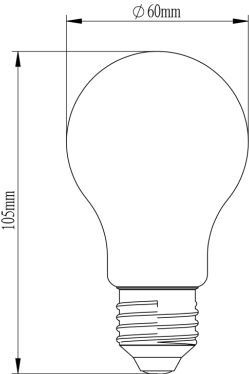

Truefila

Truefila is an upgraded LED filament bulb. By using polyimide flexible material as a substrate, the flexible filament has higher flexibility and a larger luminous coverage area under 0.6mm substrate, making the bulb achieve free 360° luminescence.

Truefila is a perfect substitute for traditional incandescent, with both the energy-saving advantages of LED light sources and incandescent's vintage and elegant appearance. Its design won many international design awards.