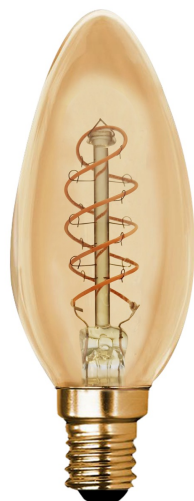

Truefila

Truefila is an upgraded LED filament bulb. By using polyimide flexible material as a substrate, the flexible filament has higher flexibility and a larger luminous coverage area under 0.6mm substrate, making the bulb achieve free 360° luminescence.

TECHNICAL DATA

Bulb type	B35
Filament design	SS
Bulb Color	Amber
Cap fitting	E14
Colour rendering index (CRI)	80
Colour temperature	2200K
Energy rating	G
Equivalent wattage	25W
kWh per 1000hr life	3.4kWh
Light technology	LED filament
Function	Dim
Lumens	250lm
Power output	3.4W
Product diameter	35mm
Product length	97mm
Voltage	220-240V