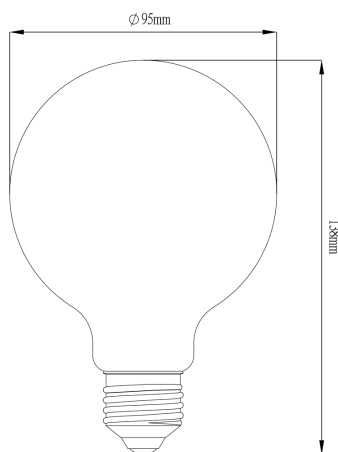

Truefila

Truefila is an upgraded LED filament bulb. By using polyimide flexible material as a substrate, the flexible filament has higher flexibility and a larger luminous coverage area under 0.6mm substrate, making the bulb achieve free 360° luminescence.

Truefila is a perfect substitute for traditional incandescent, with both the energy-saving advantages of LED light sources and incandescent's vintage and elegant appearance. Its design won many international design awards.