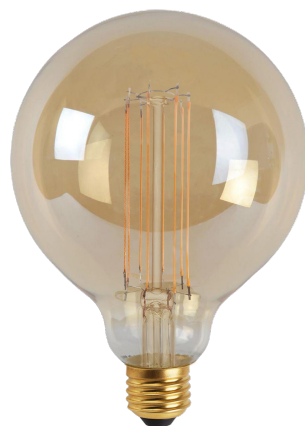

Truefila

Truefila is an upgraded LED filament bulb. By using polyimide flexible material as a substrate, the flexible filament has higher flexibility and a larger luminous coverage area under 0.6mm substrate, making the bulb achieve free 360° luminescence.

Truefila is a perfect substitute for traditional incandescent, with both the energy-saving advantages of LED light sources and incandescent's vintage and elegant appearance. Its design won many international design awards.

TECHNICAL DATA

Bulb type	G125
Filament design	I
Bulb Color	Amber
Cap fitting	E27
Colour rendering index (CRI)	80
Colour temperature	2200K
Energy rating	F
Equivalent wattage	60W
kWh per 1000hr life	8.8kWh
Light technology	LED filament
Function	Dim
Lumens	806lm
Power output	8.8W
Product diameter	125mm
Product length	173mm
Voltage	220-240V