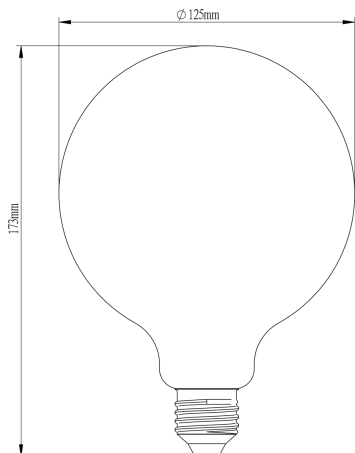

Truefila

Truefila is an upgraded LED filament bulb. By using polyimide flexible material as a substrate, the flexible filament has higher flexibility and a larger luminous coverage area under 0.6mm substrate, making the bulb achieve free 360° luminescence.

Truefila is a perfect substitute for traditional incandescent, with both the energy-saving advantages of LED light sources and incandescent's vintage and elegant appearance. Its design won many international design awards.