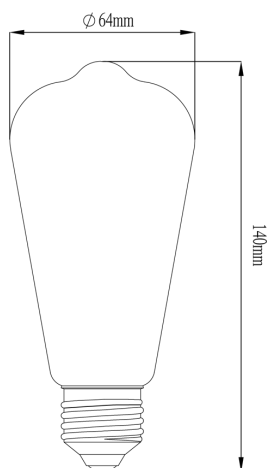

Truefila

Truefila is an upgraded LED filament bulb. By using polyimide flexible material as a substrate, the flexible filament has higher flexibility and a larger luminous coverage area under 0.6mm substrate, making the bulb achieve free 360° luminescence.

Truefila is a perfect substitute for traditional incandescent, with both the energy-saving advantages of LED light sources and incandescent's vintage and elegant appearance. Its design won many international design awards.