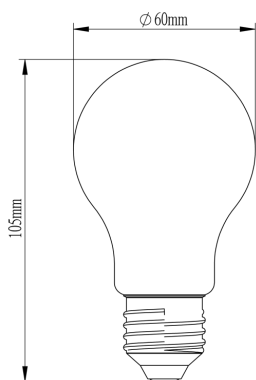

Truefila

Truefila is an upgraded LED filament bulb. By using polyimide flexible material as a substrate, the flexible filament has higher flexibility and a larger luminous coverage area under 0.6mm substrate, making the bulb achieve free 360° luminescence.

Truefila is a perfect substitute for traditional incandescent, with both the energy-saving advantages of LED light sources and incandescent's vintage and elegant appearance. Its design won many international design awards.