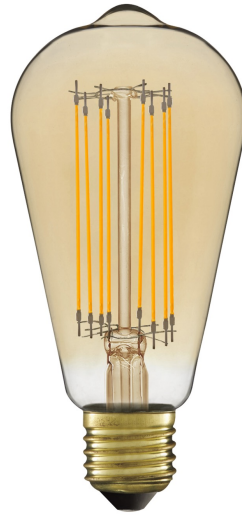

TECHNICAL DATA

Bulb type	B35
Filament design	SS
Bulb Color	Amber
Cap fitting	E14
Colour rendering index (CRI)	80
Colour temperature	2200K
Energy rating	G
Equivalent wattage	25W
kWh per 1000hr life	3.4kWh
Light technology	LED filament
Function	Dim
Lumens	250lm
Power output	3.4W
Product diameter	35mm
Product length	97mm
Voltage	220-240V

TECHNICAL DATA

Bulb type	A60
Filament design	W
Bulb Color	Amber
Cap fitting	E27
Colour rendering index (CRI)	80
Colour temperature	2700K
Energy rating	F
Equivalent wattage	45W
kWh per 1000hr life	5.9kWh
Light technology	LED filament
Function	No-dim
Lumens	550lm
Power output	5.9W
Product diameter	60mm
Product length	105mm
Voltage	220-240V

Truefila

Truefila is an upgraded LED filament bulb. By using polyimide flexible material as a substrate, the flexible filament has higher flexibility and a larger luminous coverage area under 0.6mm substrate, making the bulb achieve free 360° luminescence.

TECHNICAL DATA

Bulb type	ST64
Filament design	SS
Bulb Color	Amber
Cap fitting	E27
Colour rendering index (CRI)	80
Colour temperature	2200K
Energy rating	F
Equivalent wattage	48W
kWh per 1000hr life	7kWh
Light technology	LED filament
Function	Dim
Lumens	600lm
Power output	7.0W
Product diameter	64mm
Product length	140mm
Voltage	220-240V