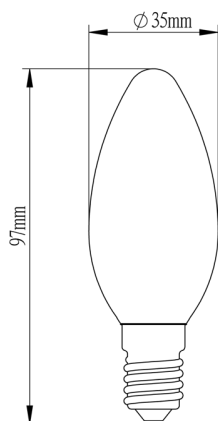

Truefila

Truefila is an upgraded LED filament bulb. By using polyimide flexible material as a substrate, the flexible filament has higher flexibility and a larger luminous coverage area under 0.6mm substrate, making the bulb achieve free 360° luminescence.

Truefila is a perfect substitute for traditional incandescent, with both the energy-saving advantages of LED light sources and incandescent's vintage and elegant appearance. Its design won many international design awards.