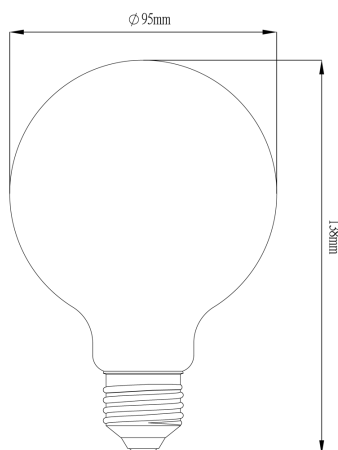

Truefila

Truefila is an upgraded LED filament bulb. By using polyimide flexible material as a substrate, the flexible filament has higher flexibility and a larger luminous coverage area under 0.6mm substrate, making the bulb achieve free 360° luminescence.

Truefila is a perfect substitute for traditional incandescent, with both the energy-saving advantages of LED light sources and incandescent's vintage and elegant appearance. Its design won many international design awards.