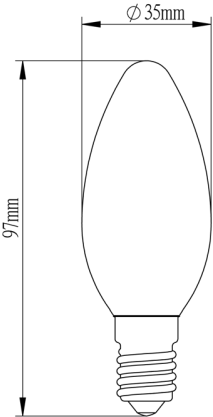

TECHNICAL DATA

Bulb type	B35
Filament design	SS
Bulb Color	Amber
Cap fitting	E14
Colour rendering index (CRI)	80
Colour temperature	2200K
Energy rating	G
Equivalent wattage	25W
kWh per 1000hr life	3.4kWh
Light technology	LED filament
Function	Dim
Lumens	250lm
Power output	3.4W
Product diameter	35mm
Product length	97mm
Voltage	220-240V