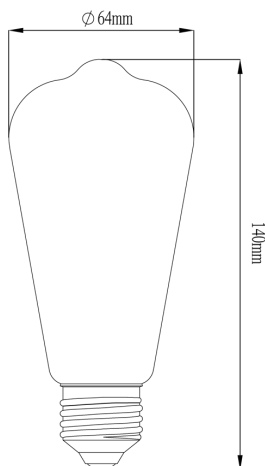

Truefila

Truefila is an upgraded LED filament bulb. By using polyimide flexible material as a substrate, the flexible filament has higher flexibility and a larger luminous coverage area under 0.6mm substrate, making the bulb achieve free 360° luminescence.

Truefila is a perfect substitute for traditional incandescent, with both the energy-saving advantages of LED light sources and incandescent's vintage and elegant appearance. Its design won many international design awards.