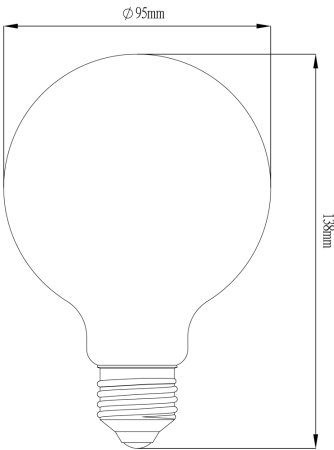

Truefila

Truefila is an upgraded LED filament bulb. By using polyimide flexible material as a substrate, the flexible filament has higher flexibility and a larger luminous coverage area under 0.6mm substrate, making the bulb achieve free 360° luminescence.

Truefila is a perfect substitute for traditional incandescent, with both the energy-saving advantages of LED light sources and incandescent's vintage and elegant appearance. Its design won many international design awards.