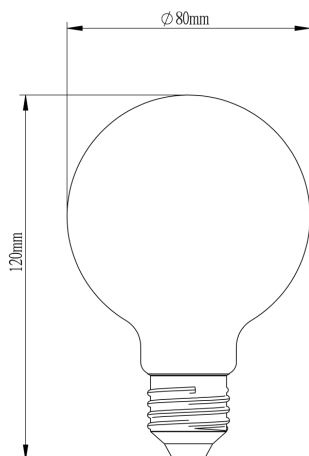

Truefila

Truefila is an upgraded LED filament bulb. By using polyimide flexible material as a substrate, the flexible filament has higher flexibility and a larger luminous coverage area under 0.6mm substrate, making the bulb achieve free 360° luminescence.

Truefila is a perfect substitute for traditional incandescent, with both the energy-saving advantages of LED light sources and incandescent's vintage and elegant appearance. Its design won many international design awards.