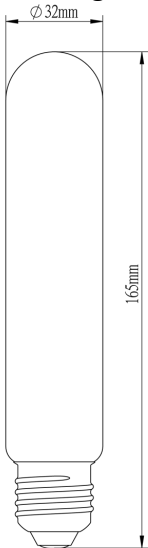

Truefila

Truefila is an upgraded LED filament bulb. By using polyimide flexible material as a substrate, the flexible filament has higher flexibility and a larger luminous coverage area under 0.6mm substrate, making the bulb achieve free 360° luminescence.

Truefila is a perfect substitute for traditional incandescent, with both the energy-saving advantages of LED light sources and incandescent's vintage and elegant appearance. Its design won many international design awards.