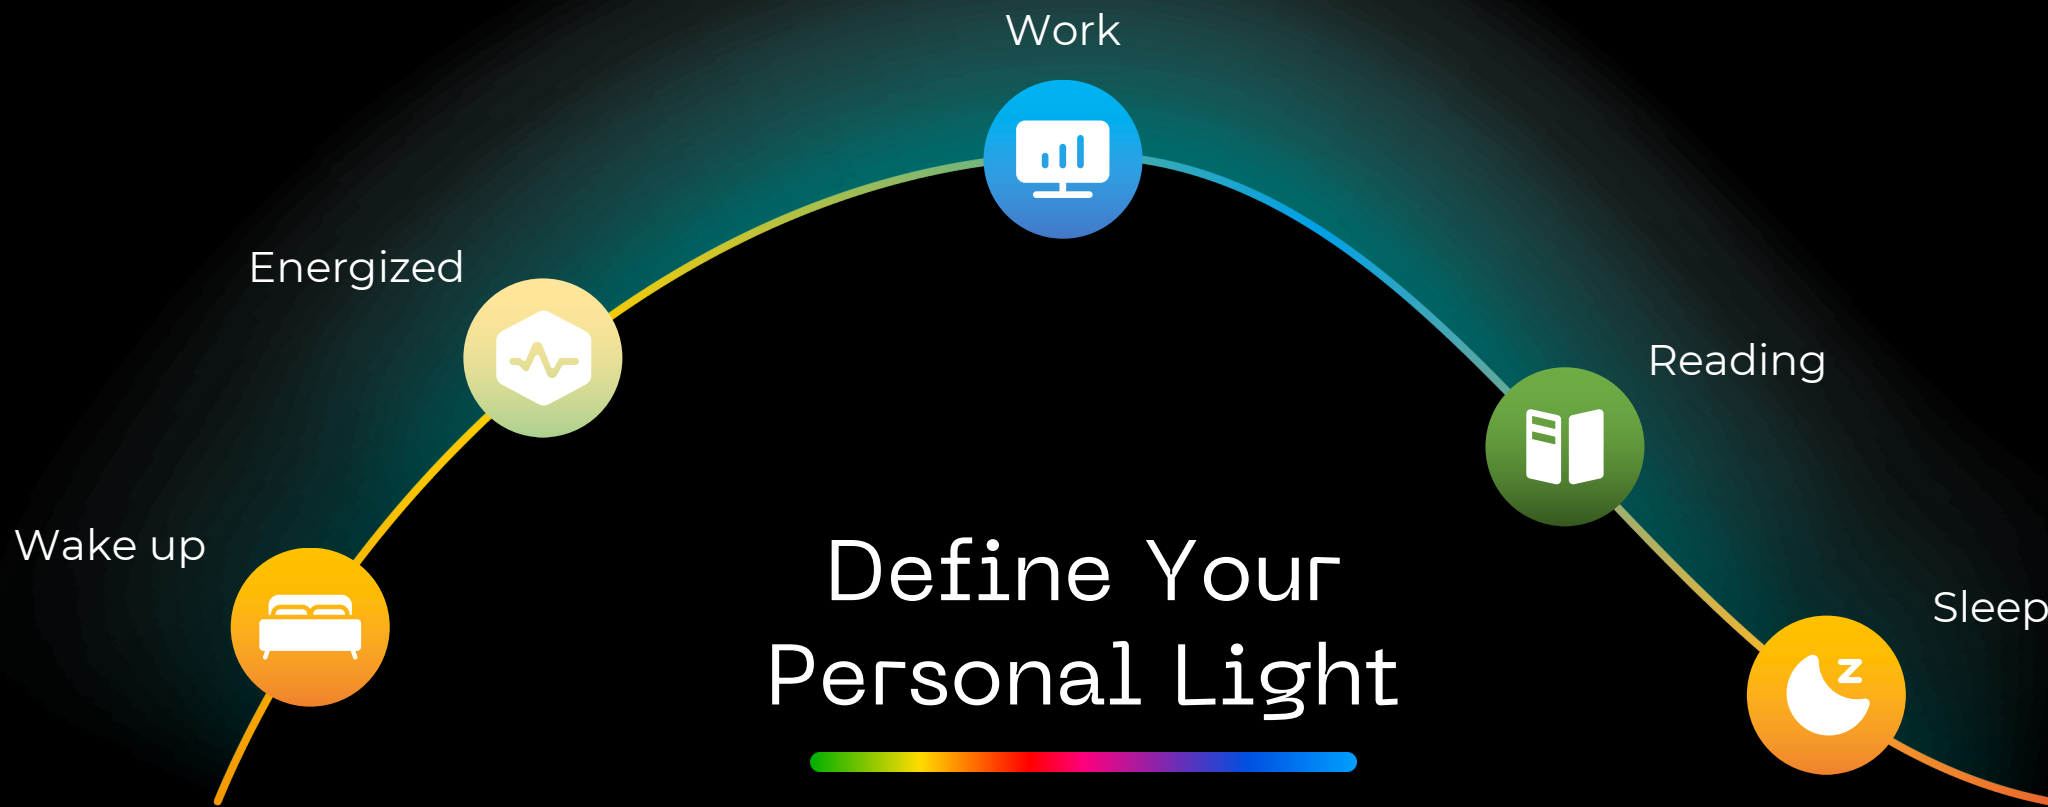

RGB + Single CCT White Light

RGBTW

RGB + Tunable White Light

Hangke Smart Series changing your every day. It gently wakes you up in the morning, energizes you for the day, and even gives you a warm welcome when you get home. The right light changes everything.