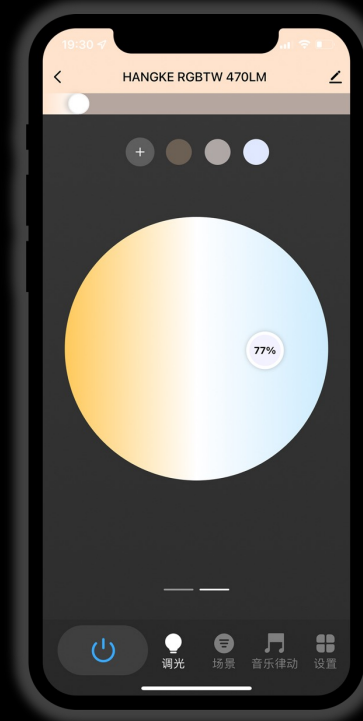

Our smart light bulbs have various sorts of finishes, bases, and shapes, and can be installed in any lamp shade or fixture in your home, making it easy to have a smart light in your home.

Bluetooth

zigbee

HANKE
Tunable White
1.5mm Only

HANKE RGBW
3.2mm Only

HANKE RGBTW
3.2mm Only

Regular
2.5mm

Regular
6mm

Regular
8mm

Smart Control

RGBW

RGB + Single CCT White Light

RGBTW

RGB + Tunable White Light

Hangke Smart Series changing your every day. It gently wakes you up in the morning, energizes you for the day, and even gives you a warm welcome when you get home. The right light changes everything.