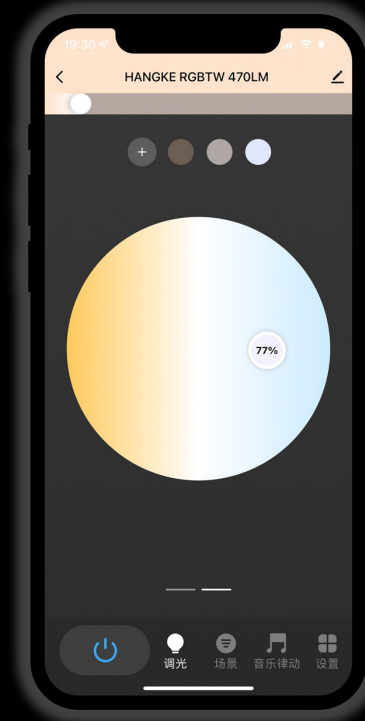

RGBW & RGBTW

RGBW & RGBTW

Difference

RGBW

RGB + Single CCT White Light

RGBTW

RGB + Tunable White Light

Smart Control

RGBW

RGB + Single CCT White Light

RGBTW

RGB + Tunable White Light

Hangke Smart Series changing your every day. It gently wakes you up in the morning, energizes you for the day, and even gives you a warm welcome when you get home. The right light changes everything.