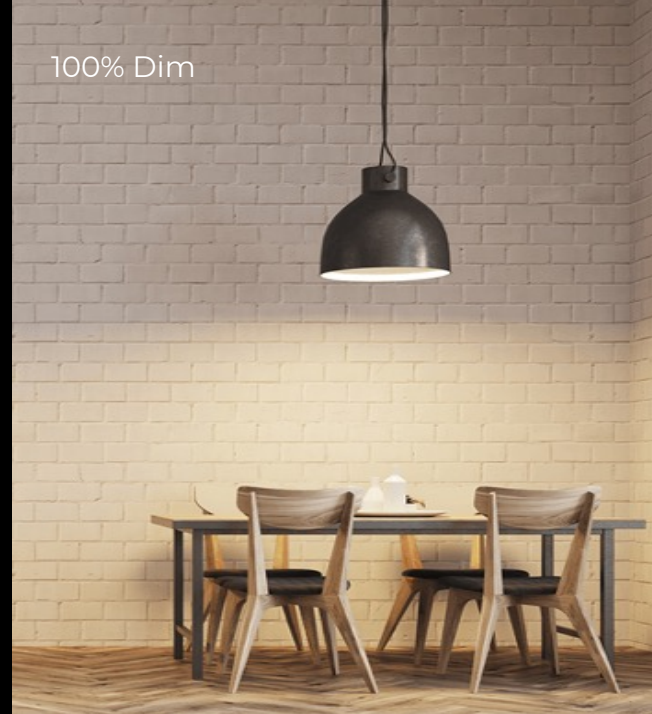

Brand	Other	HANGKE
Filament	Straight	Spiral
Feature	Dim to warm	Dim to warm
Visual	Different color of filaments separately	Two super slim filaments are combined to reduce the color difference.

100% Dim