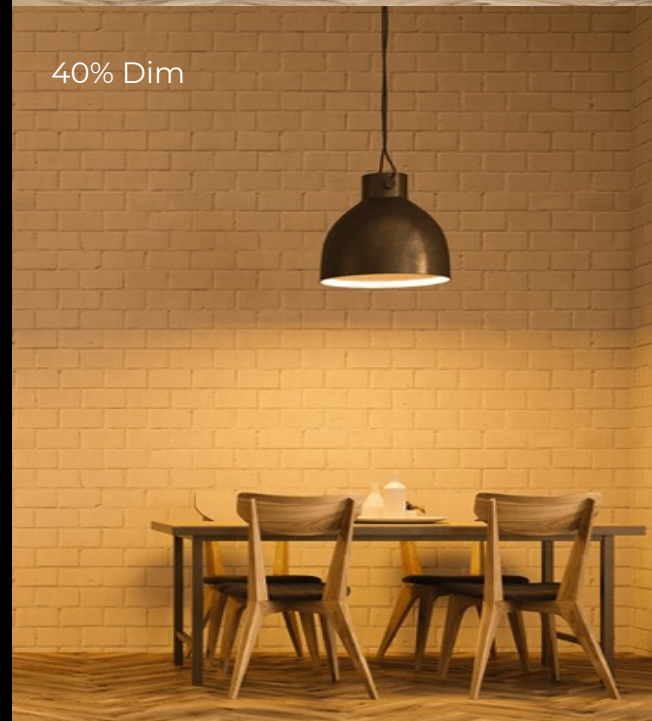

The more you dim, the warmer the light

Not all LEDs dim the same. HANGKE Smart Series LED Bulb with a warm glow dimming effect, dim just like traditional incandescent bulbs. Normal LED bulbs simply get less bright, without the cozy glow.

Brand	Other	HANGKE
Filament	Straight	Spiral
Feature	Dim to warm	Dim to warm
Visual	Different color of filaments separately	Two super slim filaments are combined to reduce the color difference.

100% Dim

70% Dim

40% Dim

10% Dim