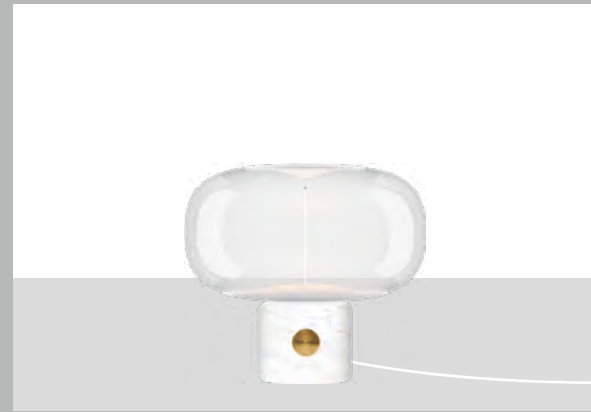

LPCPCLA1-TMAW2