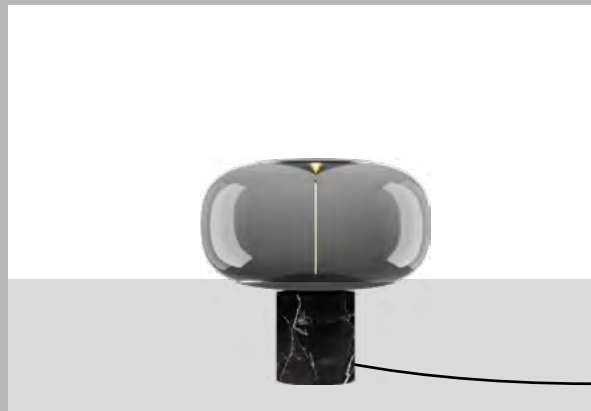

LPCPYHA1-TMAB1