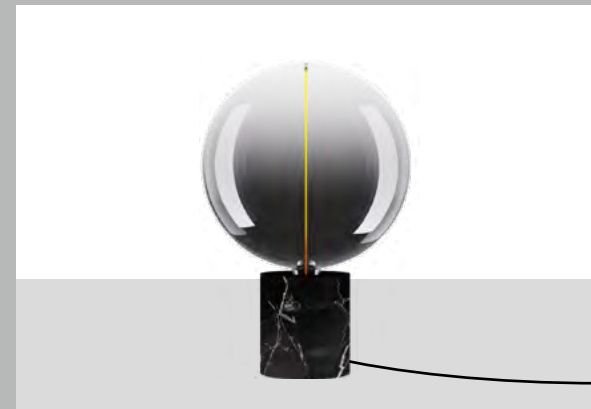

LGLBYHA1-TMAB1