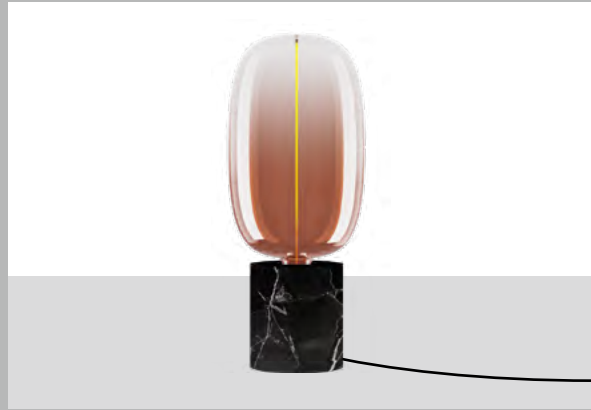

# LIEN collection

A modern, minimalist lamp with a glowing yellow light source, set against a dark background with curved, reflective surfaces. The lamp has a sleek, cylindrical design with a dark finish. The light source is a bright, glowing yellow disc that illuminates the surrounding area. The background features large, curved, reflective surfaces that create a sense of depth and movement. The overall aesthetic is clean and contemporary.

# Table

LGLBYHA1-TMAB1

LGLWGYHA1-TMAB1

LGLPYHA1-TMAB1

LGLWYHA1-TMAB1

LGLBTBA1-TMAB1

LGLWGTBA1-TMAB1

LGLPTBA1-TMAB1