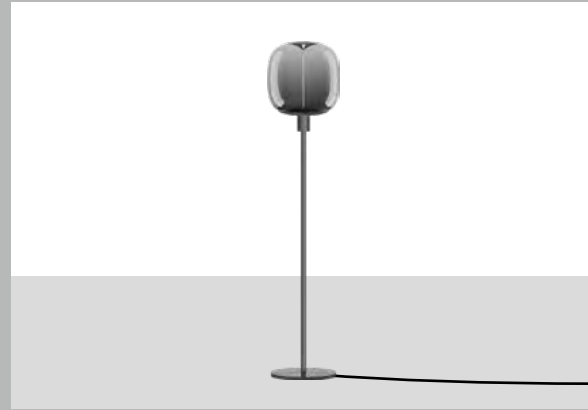

LPCWYHA1-FMAB1