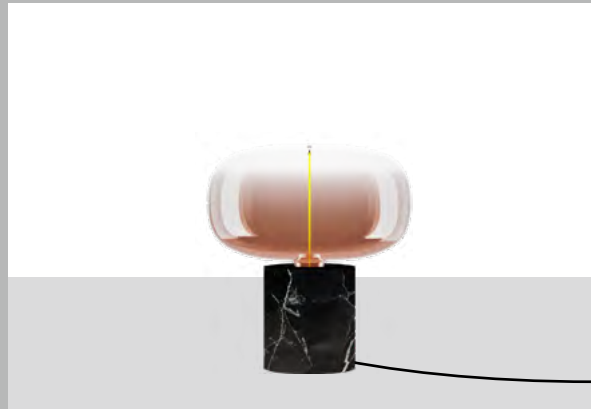

# LIEN collection

A modern, minimalist lamp with a glowing yellow light source, set against a dark background with curved, reflective surfaces. The lamp has a sleek, cylindrical design with a dark finish. The light source is a bright, glowing yellow disc that illuminates the surrounding area. The background features large, curved, reflective surfaces that create a sense of depth and movement. The overall aesthetic is clean and contemporary.

# Table

LGLBYHA1-TMAB1

LGLWGYHA1-TMAB1

LGLPYHA1-TMAB1

LGLWYHA1-TMAB1

LGLBTBA1-TMAB1

LGLWGTBA1-TMAB1

LGLPTBA1-TMAB1