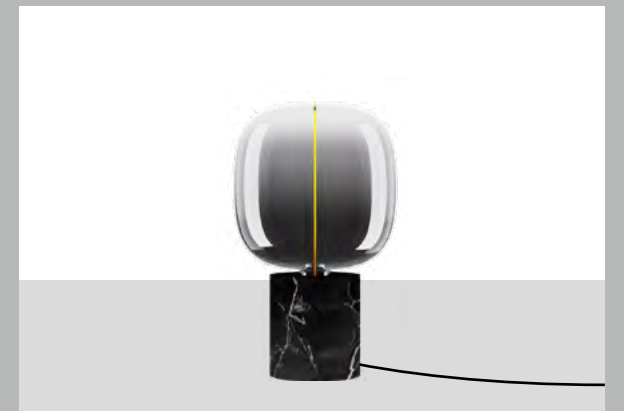

# LIEN collection

A modern, minimalist lamp with a glowing yellow light source, set against a dark background with curved, reflective surfaces. The lamp has a sleek, cylindrical design with a dark finish. The light source is a bright, glowing yellow disc that illuminates the surrounding area. The background features large, curved, reflective surfaces that create a sense of depth and movement. The overall aesthetic is clean and contemporary.

# Table

LGLBYHA1-TMAB1

LGLWGYHA1-TMAB1

LGLPYHA1-TMAB1

LGLWYHA1-TMAB1

LGLBTBA1-TMAB1

LGLWGTBA1-TMAB1

LGLPTBA1-TMAB1