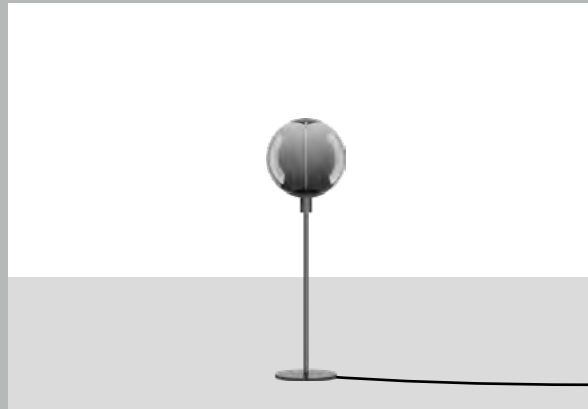

LPCBYHA1-FMAB2