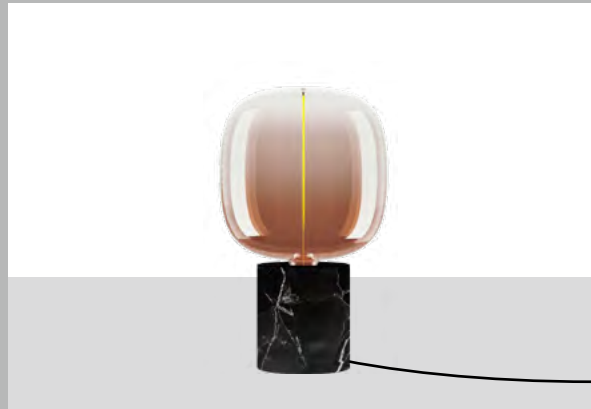

# LIEN collection

A modern, minimalist lamp with a glowing yellow light source, set against a dark background with curved, reflective surfaces. The lamp has a sleek, cylindrical design with a dark finish. The light source is a bright, glowing yellow disc that illuminates the surrounding area. The background features large, curved, reflective surfaces that create a sense of depth and movement. The overall aesthetic is clean and contemporary.

# Table

LGLBYHA1-TMAB1

LGLWGYHA1-TMAB1

LGLPYHA1-TMAB1

LGLWYHA1-TMAB1

LGLBTBA1-TMAB1

LGLWGTBA1-TMAB1

LGLPTBA1-TMAB1