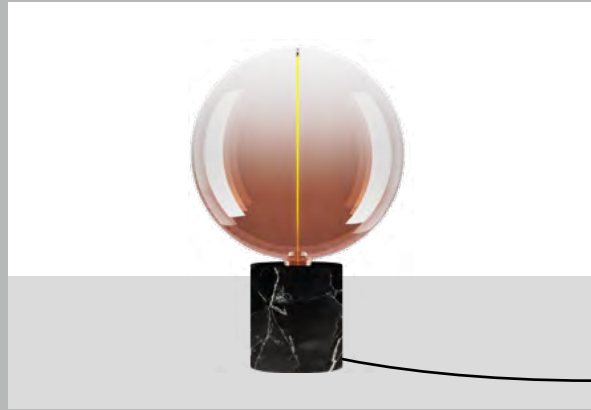

# LIEN collection

A modern, minimalist lamp with a glowing yellow light source, set against a dark background with curved, reflective surfaces. The lamp has a sleek, cylindrical design with a dark finish. The light source is a bright, glowing yellow disc that illuminates the surrounding area. The background features large, curved, reflective surfaces that create a sense of depth and movement. The overall aesthetic is clean and contemporary.

# Table

LGLBYHA1-TMAB1

LGLWGYHA1-TMAB1

LGLPYHA1-TMAB1

LGLWYHA1-TMAB1

LGLBTBA1-TMAB1

LGLWGTBA1-TMAB1

LGLPTBA1-TMAB1