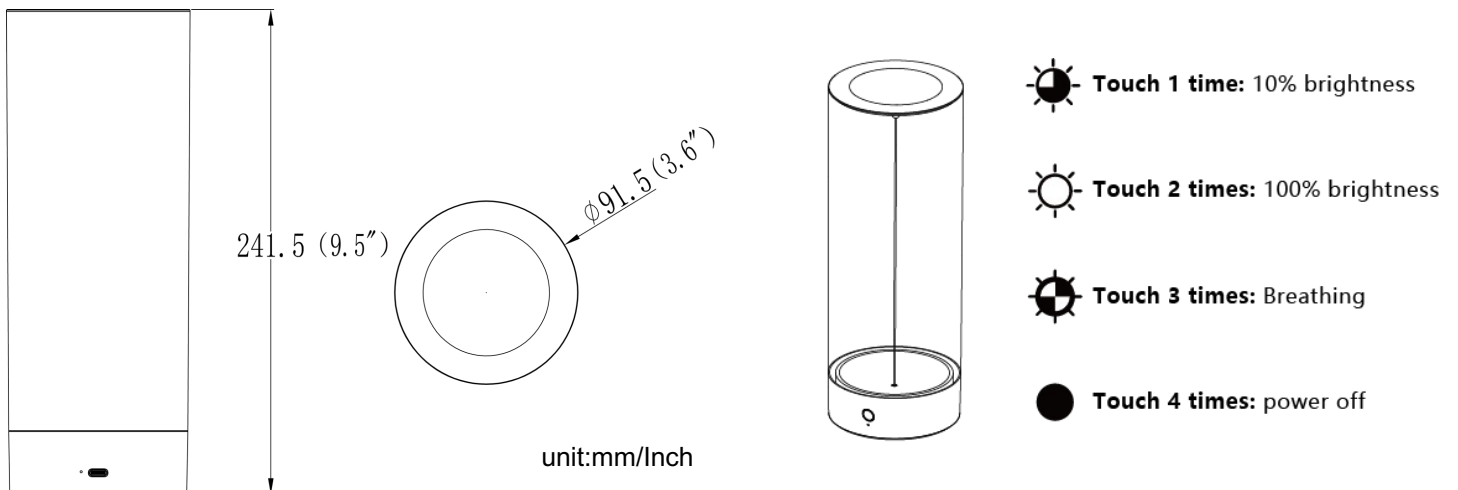

Photometrical data

Luminous flux	100 lm
Luminous efficacy	MAX 80 lm/W
Color temperature	2700 K
Light color (designation)	Soft White
Color rendering index Ra	> 80
Standard deviation of color matching	< 6 sdc _m
Photobiological safety group acc. to EN62778	RG0
Photobiological safety group acc. to EN62471	RG0

Dimensions & Weight

Length	91.5 mm(3.6")
Width	91.5 mm(3.6")
Height	241.5 mm(9.5")
Product weight	500.0 g

Materials & Colors

Product color	Smoky / White
Housing color	Clear
Body material	Aluminium PC

Application & Mounting