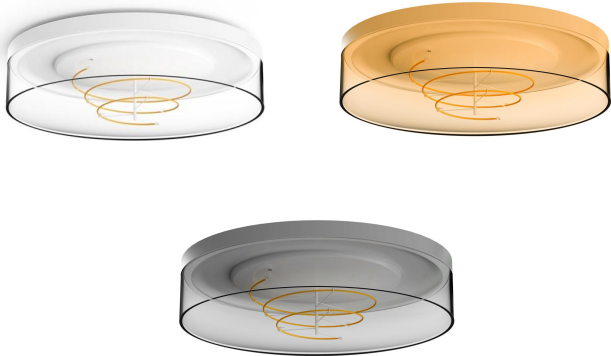

## Fila Ceiling-Cylinder

---

### Product benefit

- With the transparent cover, the light source can be directly presented, and the spiral filament is both illuminating and highly decorative
- Minimalist design that solidifies the path of light in the container
- Specially designed mounting disk and connection structure for easier installation