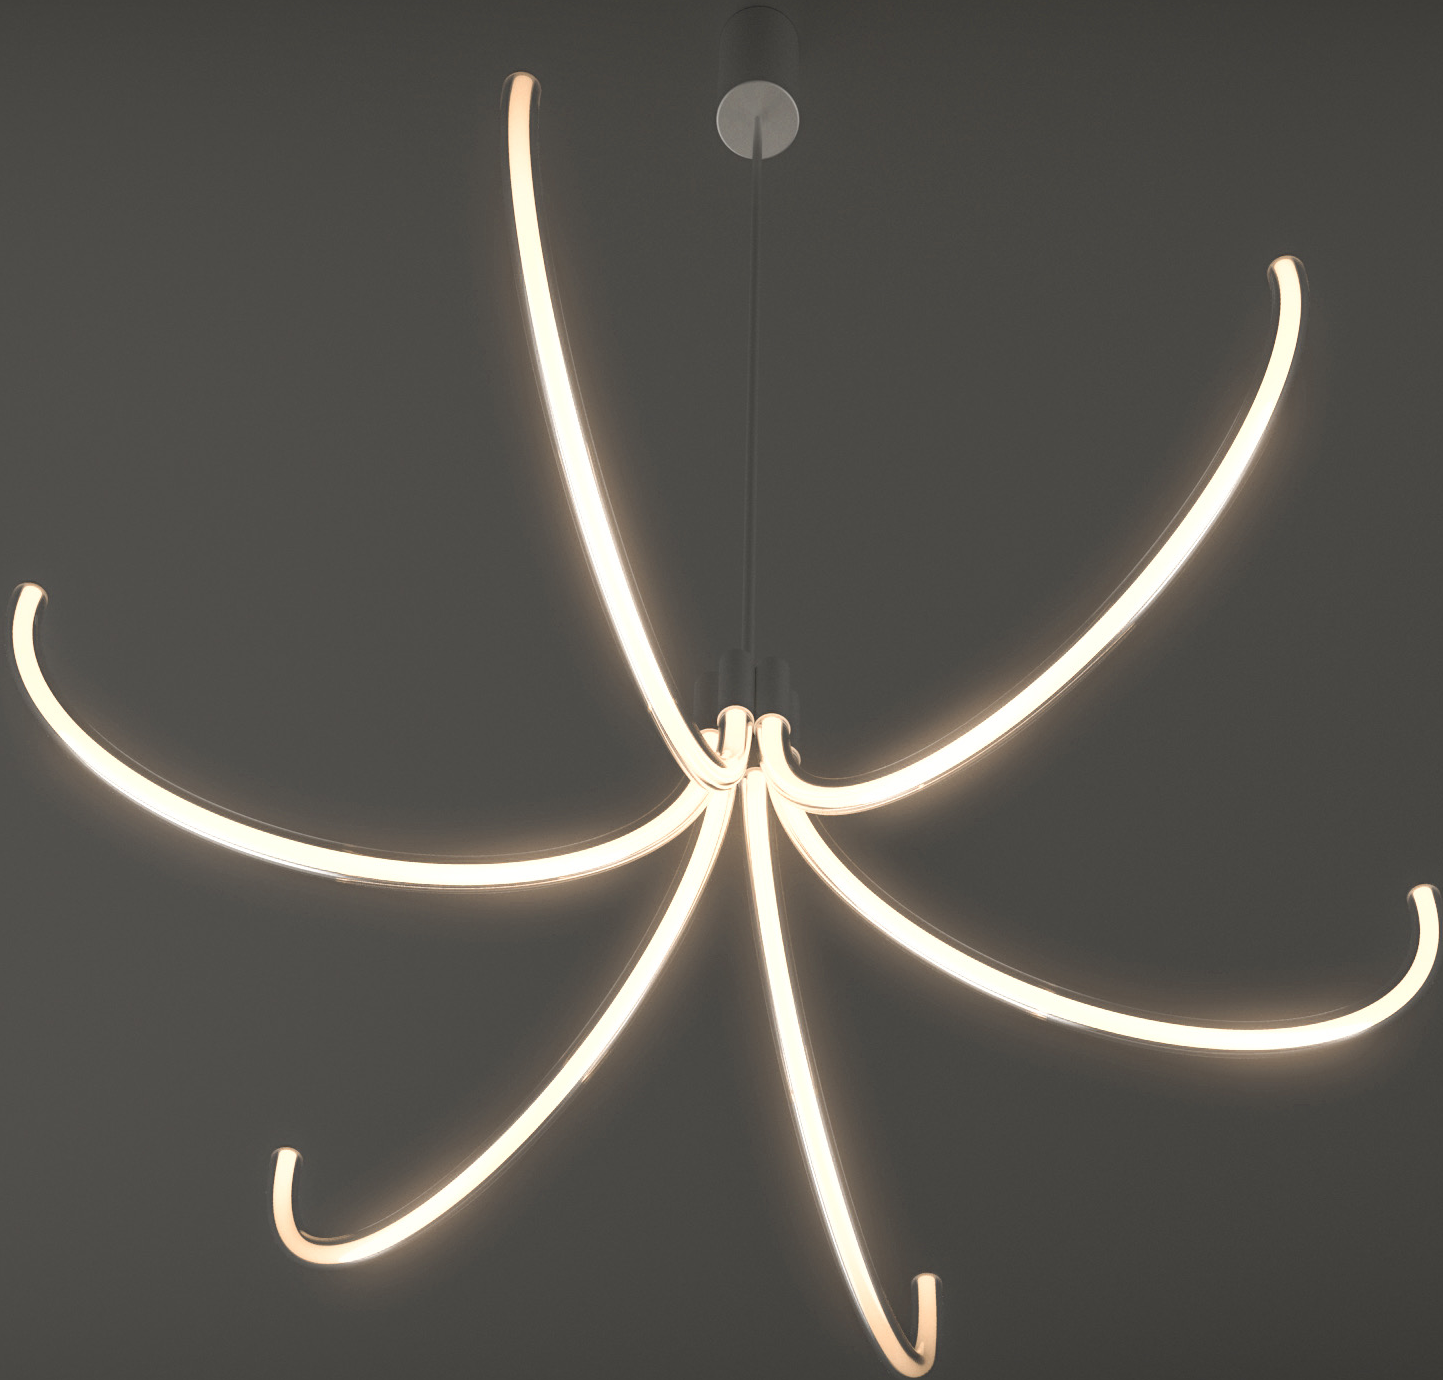

# Parameter

**Size:** L25.2\*W1.9\*H9.8"

**Light Source:** LED Filament

**Material:** Iron Plate, D0.6" PC Tube

**Dim:** Stepless, Additional Wall Dimmer Required

**Finish:** Chrome

**Brightness:** 2400LM

**CCT:** 3000K

# Parameter

**Size:** L19.6\*W4.9\*H12.2"

**Light Source:** LED Filament

**Material:** Iron Plate, D0.6" PC Tube

**Dim:** No

**Switch 3-Stage:** Tube & Backlight On—Tube On—Off

**Finish:** Chrome

**Brightness:** 800LM, Backlight 100LM

# Parameter

**Size:** D25.2\*H7.9-59"

**Light Source:** LED Filament

**Material:** Iron Plate, D0.6" PC Tube, PC Connectors

**Dim:** Stepless, Additional Wall Dimmer Required

**Adjustable Height:** Yes, Manual, Fix Height While Installing