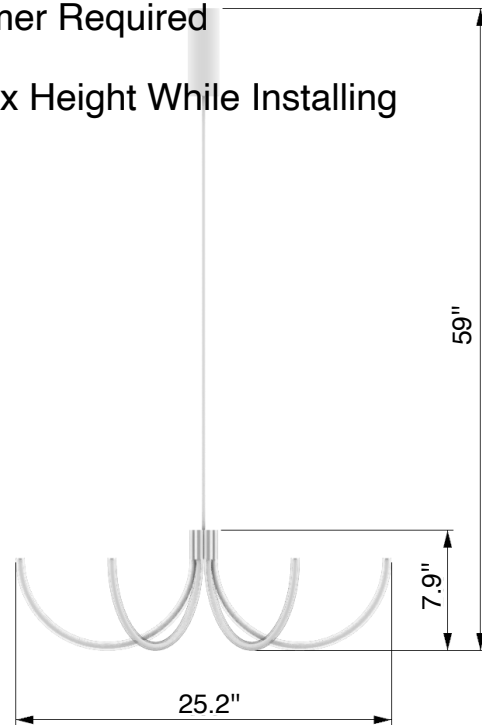

Parameter

Size: D25.2*H7.9-59"

Light Source: LED Filament

Material: Iron Plate, D0.6" PC Tube, PC Connectors

Dim: Stepless, Additional Wall Dimmer Required

Adjustable Height: Yes, Manual, Fix Height While Installing

Finish: Chrome

Brightness: 2400LM

CCT: 3000K

Certification: UL/ETL

Lifetime: 25000H

CRI: 80