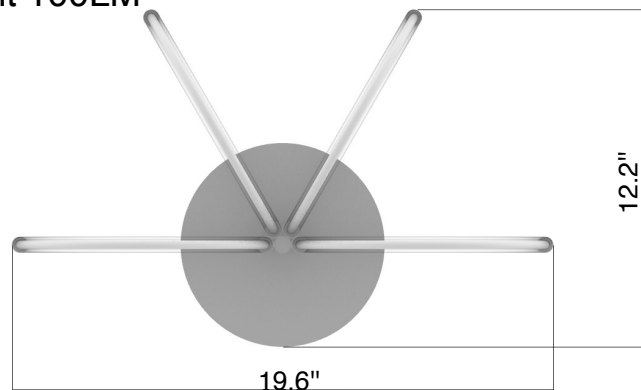

Parameter

Size: L19.6*W4.9*H12.2"

Light Source: LED Filament

Material: Iron Plate, D0.6" PC Tube

Dim: No

Switch 3-Stage: Tube & Backlight On—Tube On—Off

Finish: Chrome

Brightness: 800LM, Backlight 100LM

CCT: 3000K

Certification: UL/ETL

Lifetime: 25000H

CRI: 80