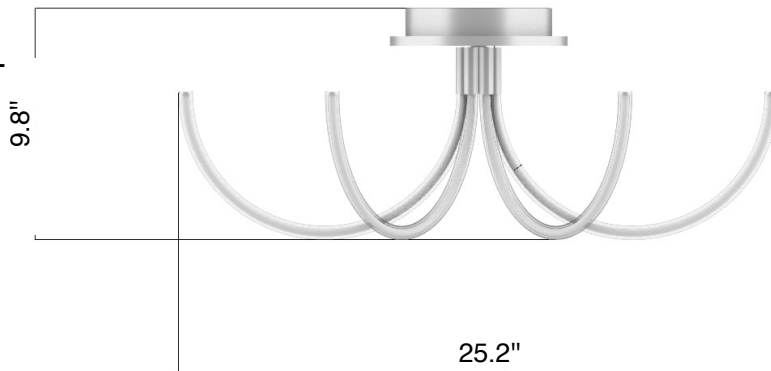

Parameter

Size: L25.2*W1.9*H9.8"

Light Source: LED Filament

Material: Iron Plate, D0.6" PC Tube

Dim: Stepless, Additional Wall Dimmer Required

Finish: Chrome

Brightness: 2400LM

CCT: 3000K

Certification: UL/ETL

Lifetime: 25000H

CRI: 80