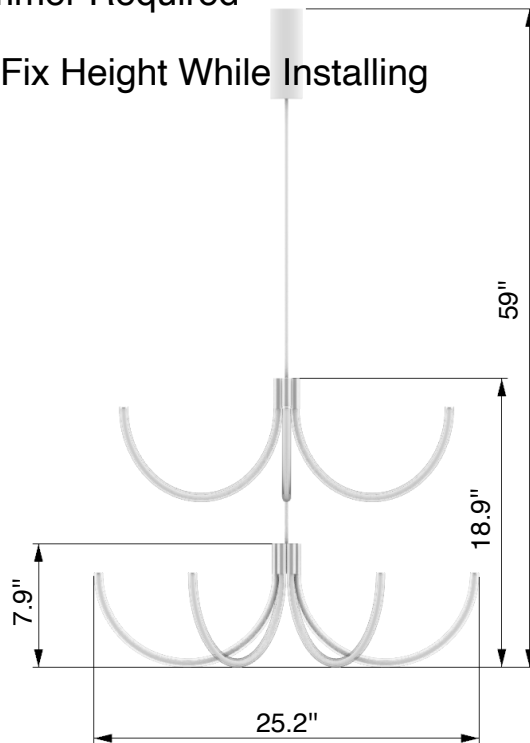

Parameter

Size: D25.2*H18.9-59"

Light Source: LED Filament

Material: Iron Plate, D0.6" PC Tube, PC Connectors

Dim: Stepless, Additional Wall Dimmer Required

Adjustable Height: Yes, Manual, Fix Height While Installing

Finish: Matt Black

Brightness: 3600LM

CCT: 3000K

Certification: UL/ETL

Lifetime: 25000H

CRI: 80