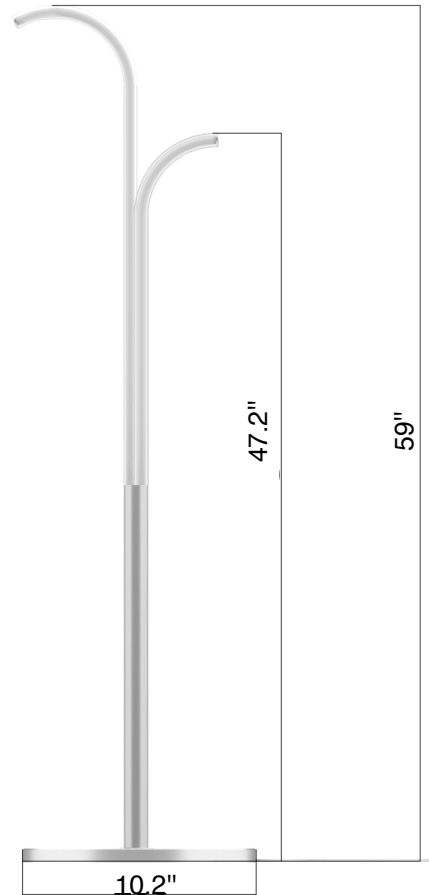

Parameter

Size: D10.2*H59"

Light Source: LED Filament

Material: Iron Plate, D0.6" PC Tube

Dim: Yes, 3-Step Switch Dim

Finish: Matt Black

Brightness: 1800LM

CCT: 3000K

Certification: UL/ETL

Lifetime: 25000H

CRI: 80