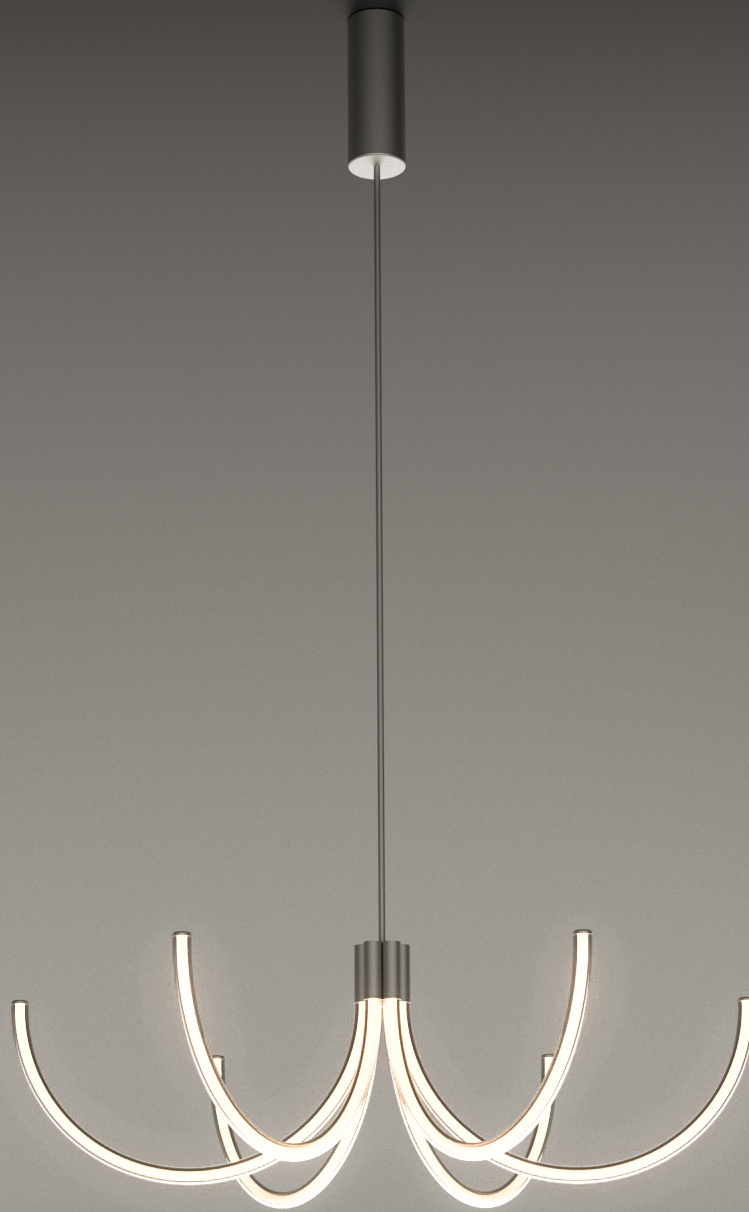

# Parameter

**Size:** L25.2\*W1.9\*H9.8"

**Light Source:** LED Filament

**Material:** Iron Plate, D0.6" PC Tube

**Dim:** Stepless, Additional Wall Dimmer Required

**Finish:** Chrome

**Brightness:** 2400LM

**CCT:** 3000K

# Parameter

**Size:** L19.6\*W4.9\*H12.2"

**Light Source:** LED Filament

**Material:** Iron Plate, D0.6" PC Tube

**Dim:** No

**Switch 3-Stage:** Tube & Backlight On—Tube On—Off

**Finish:** Chrome

**Brightness:** 800LM, Backlight 100LM

# Parameter

**Size:** D25.2\*H7.9-59"

**Light Source:** LED Filament

**Material:** Iron Plate, D0.6" PC Tube, PC Connectors

**Dim:** Stepless, Additional Wall Dimmer Required

**Adjustable Height:** Yes, Manual, Fix Height While Installing