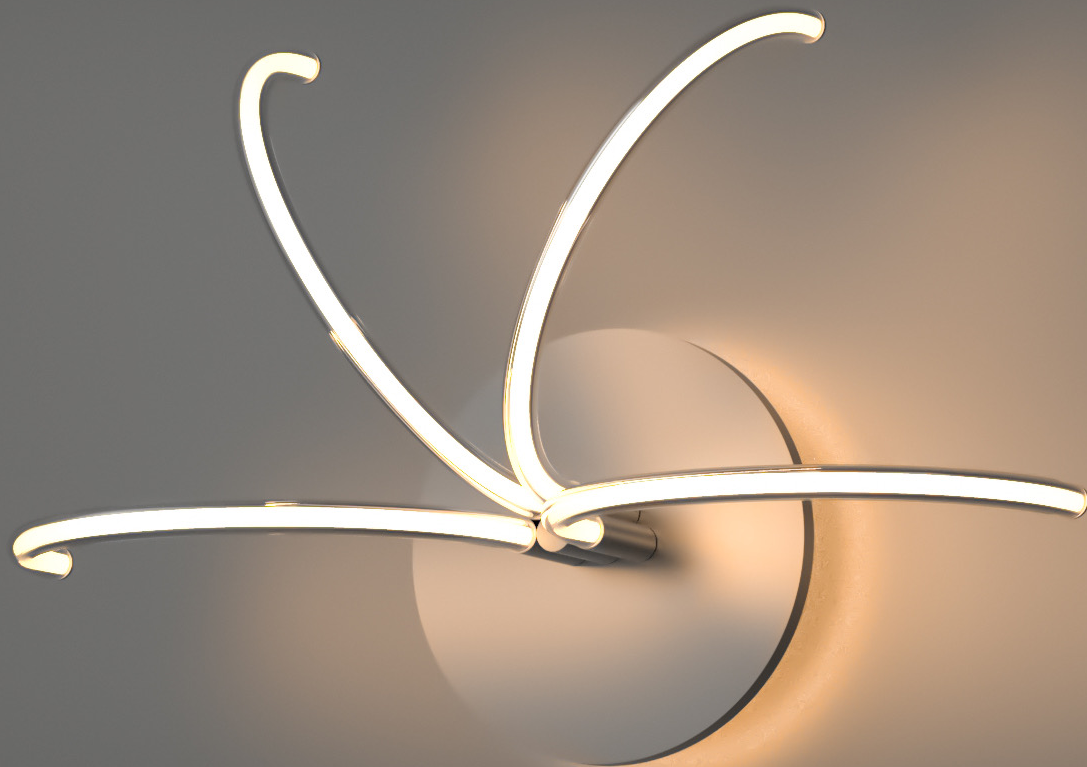

Firework – Wall Lamp