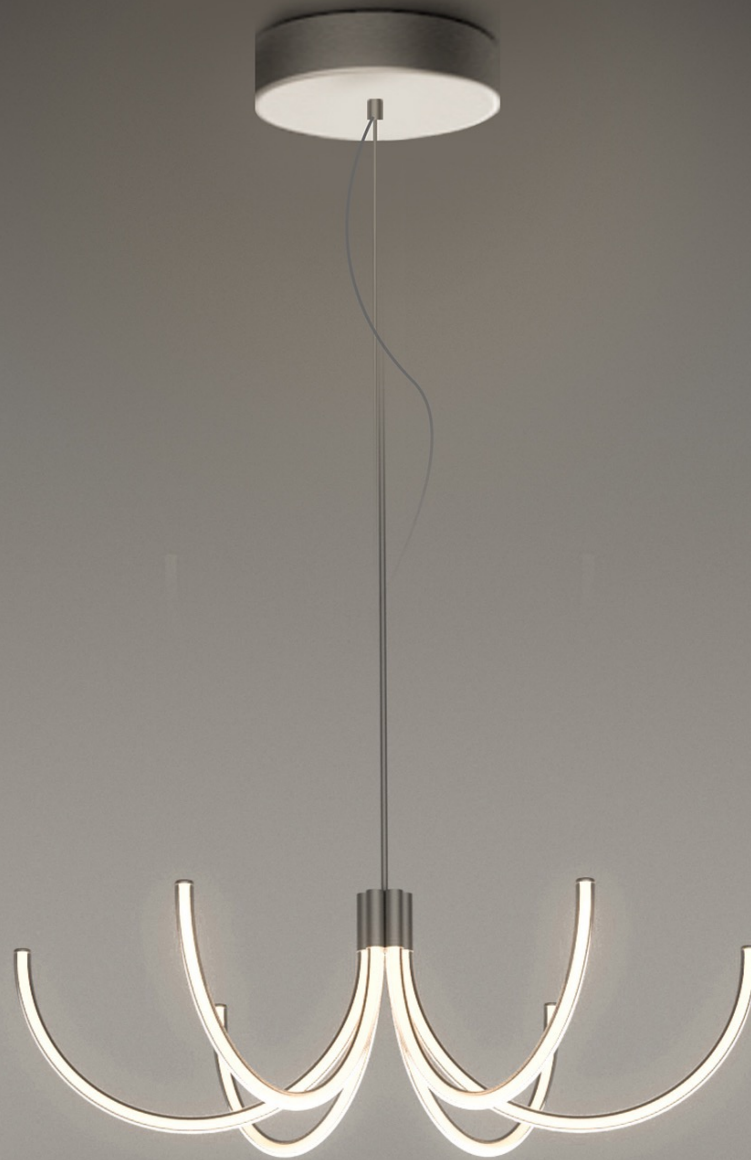

Firework – Pendant A