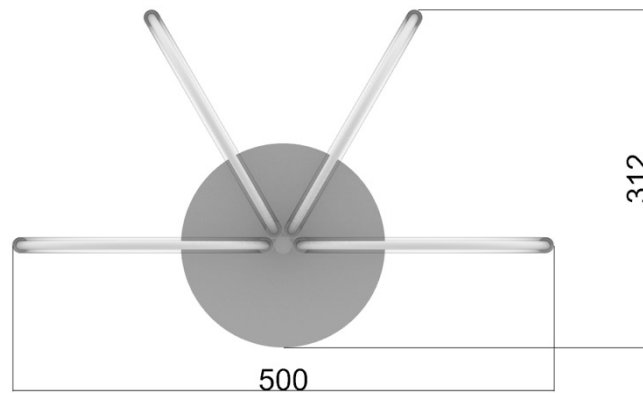

Parameter

Size: L500*W125*H310mm

Light Source: LED Filament

Material: Iron Plate, D15mm PC Tube

Dim: Yes

Finish: Chrome

Brightness: 800LM

CCT: 3000K

ERP Level: Class C

Lifetime: 25000H

CRI: 80