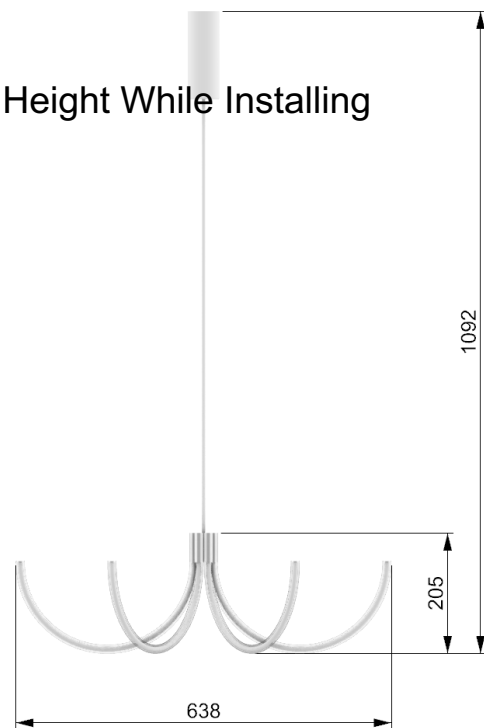

Parameter

Size: D640*H200-1500mm

Light Source: LED Filament

Material: Iron Plate, D15mm PC Tube, PC Connectors

Dim: Yes

Adjustable Height: Yes, Manual, Fix Height While Installing

Finish: Chrome

Brightness: 2400LM

CCT: 3000K

ERP Level: Class C

Lifetime: 25000H

CRI: 80