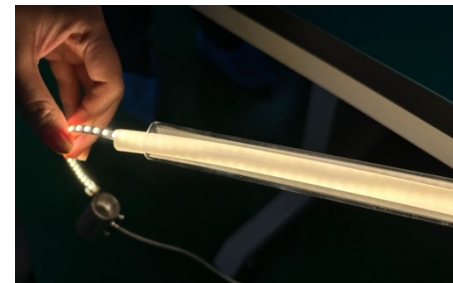

# CURVE LUMINAIRES EVOLUTION CHART

1.0

Single-sided Light Strip  
Metal Bracket Fixing

Single Side Glow Only  
Shadowed Area

2.0

Double-sided Light Strip  
Metal Bracket Fixing

Double Side Glow  
Splice Material

3.0

Double-sided Light Strip  
Silicone & Acrylic Milky Tube

Double Side Glow  
Milky Appearance

4.0

Double-sided Light Strip  
Silicone & Transparent Tube

Double Side Glow  
Transparent Tube Fixed

5.0

LED Filament  
Crystal Transparent Tube

360° Glow  
Dual Tube Shaped

LED Filament

Milky Inner Tube

Transparent Tube

**Bracket Free 20mm Only,  
High Brightness**

**360° Full Angle  
Light Emitting**

**Crystal-like Dual Tube,  
Inside Soft Milky Outside Clear**

**No Graininess  
Lighting Effect**

A large, golden firework exploding in a starburst pattern against a black night sky. The firework consists of numerous thin, radiating lines of light that form a dense, fan-like shape. The central point of the explosion is bright and glowing, with a slight lens flare effect. The overall appearance is that of a classic 'willow' or 'starburst' firework.