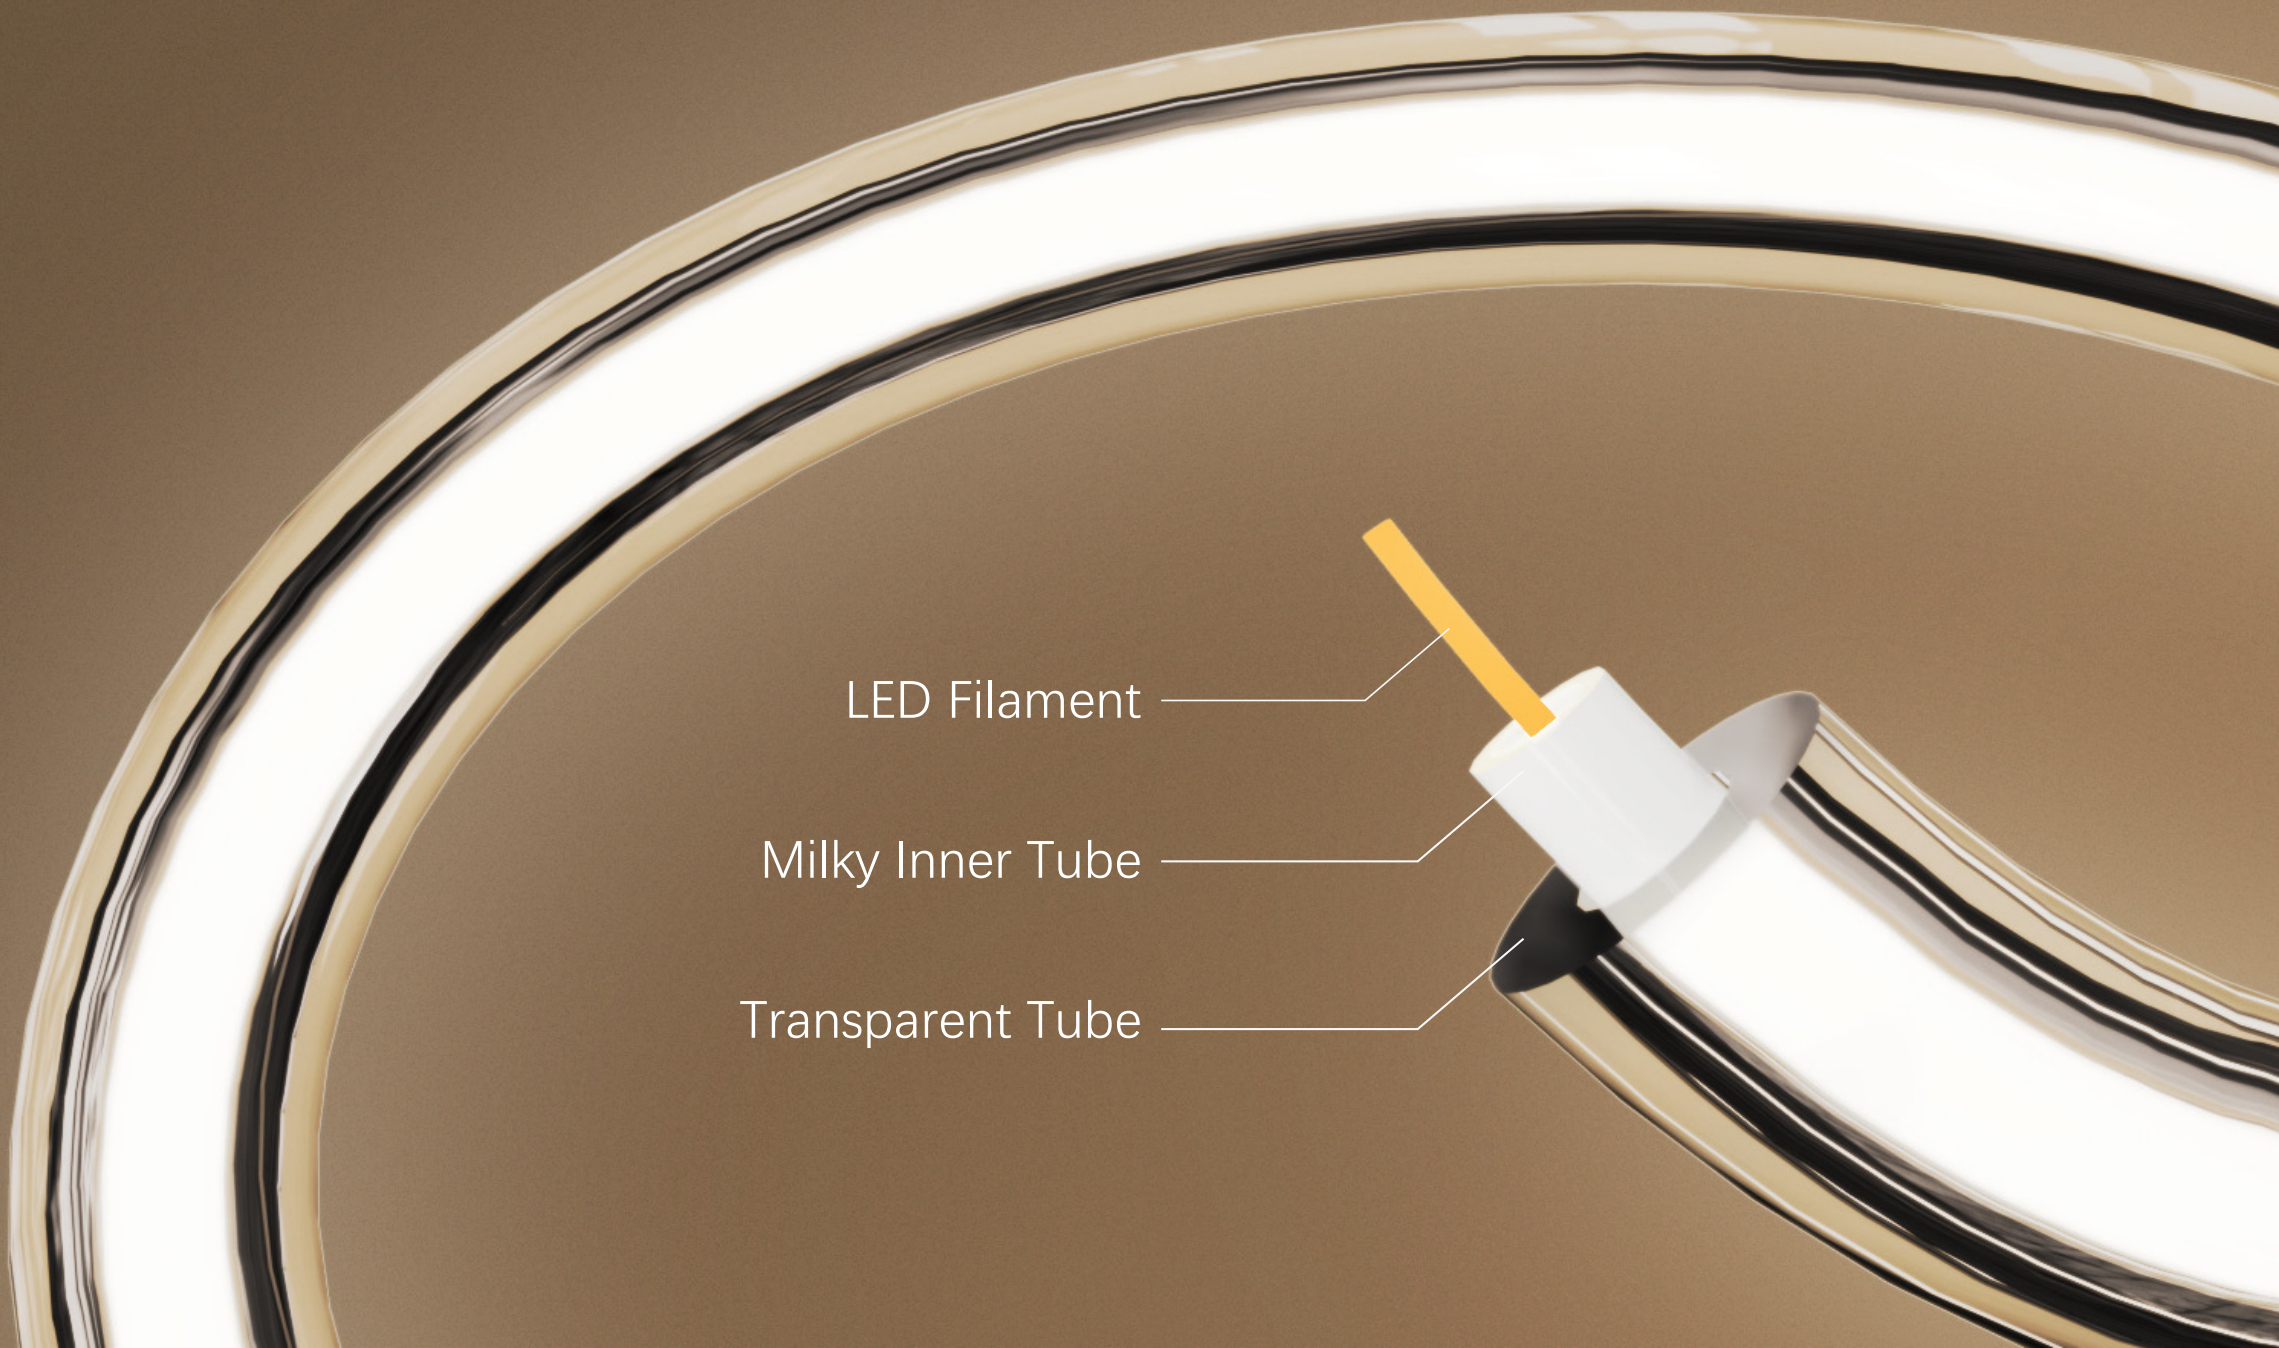

# CURVE LUMINAIRES EVOLUTION CHART

1.0

Single-sided Light Strip  
Metal Bracket Fixing

Single Side Glow Only  
Shadowed Area

2.0

Double-sided Light Strip  
Metal Bracket Fixing

Double Side Glow  
Splice Material

3.0

Double-sided Light Strip  
Silicone & Acrylic Milky Tube

Double Side Glow  
Milky Appearance

4.0

Double-sided Light Strip  
Silicone & Transparent Tube

Double Side Glow  
Transparent Tube Fixed

5.0

LED Filament  
Crystal Transparent Tube

360° Glow  
Dual Tube Shaped

LED Filament

Milky Inner Tube

Transparent Tube

**Bracket Free 20mm Only,  
High Brightness**

**360° Full Angle  
Light Emitting**

**Crystal-like Dual Tube,  
Inside Soft Milky Outside Clear**

**No Graininess  
Lighting Effect**

A large, golden firework exploding in a starburst pattern against a black night sky. The firework consists of numerous thin, radiating lines of light that form a dense, fan-like shape. The central point of the explosion is bright and glowing, with a slight lens flare effect. The overall appearance is that of a classic 'willow' or 'starburst' firework.