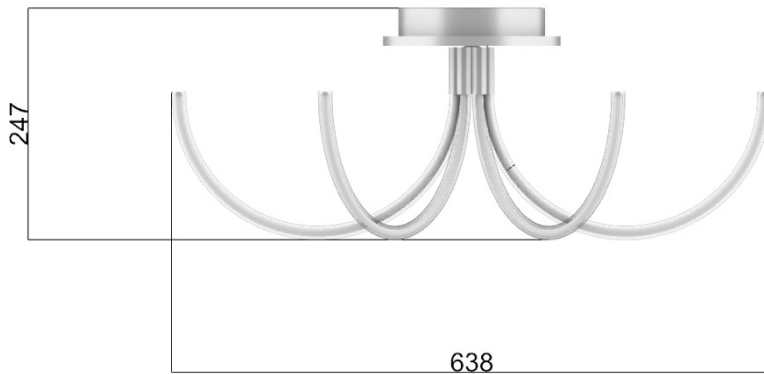

Parameter

Size: L640*W50*H250mm

Light Source: LED Filament

Material: Iron Plate, D15mm PC Tube

Dim: Yes

Finish: Chrome

Brightness: 2400LM

CCT: 3000K

ERP Level: Class C

Lifetime: 25000H

CRI: 80